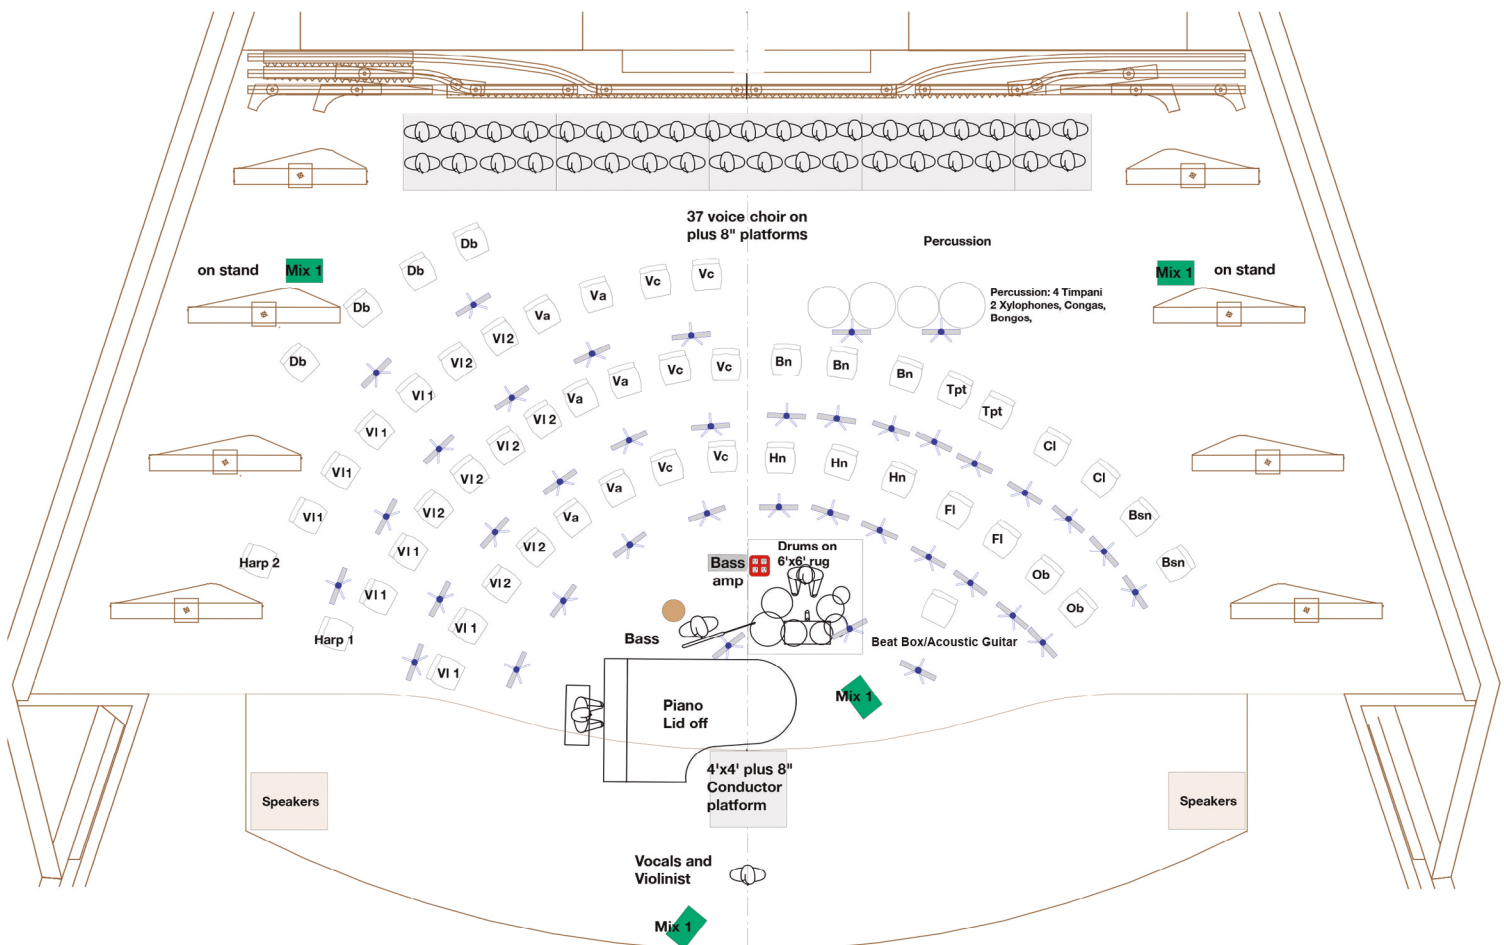

DAISY JOPLING'S IRRADIANCE SHOW

TECHNICAL RIDER

www.daisyjopling.com
www.daisyjoplingfoundation.org

INPUT	SOURCE	MIC	NOTE
1	Kick	B52a	
2	Snare	I5**	
3	Tom 1	604	
4	Tom 2	604	
5	Overhead	81	
6	Orchestra Percussion	57 (bongo)	
7	Bass DI	JDI	
8	Orchestra Contrabass	LDC	
9	Guitar DI 1	JDI	
10	Guitar DI 2	JDI	
11	Piano Low	C1000	
12	Piano High	C1000	
13	Key DI L	JDI	
14	Key DI R	JDI	
15	1 st Violins	Joly SDC**	
16	1 st Violins	Joly SDC**	
17	2 nd Violins	Oktava**	
18	2 nd Violins	Oktava**	
19	Violas	M179**	
20	Violas	M179**	
21	Cellos	Mini k47**	
22	Cellos	Mini k47**	
23	Flutes	B87	
24	Oboes	B87	

TECHNICAL RIDER

DAISY JOPLING'S IRRADIANCE SHOW

www.daisyjopling.com www.daisyjoplingfoundation.org

INPUT	SOURCE	MIC	NOTE
25	Clarinet	B87	
26	Bassoon	B87	
27	French Horn 1	57	
28	French Horn 2	57	
29	Brass 1	214???	
30	Brass 2	214???	
31	Brass 3	214???	
32	Brass 4	214???	
33	Daisy Violin Mic	Hers	
34	Daisy Electric DI	JDI	
35	1 st Violin Mic	Hers	
36	Soloist Mic 1	SDC???	
37	Soloist Mic 2	SDC???	
38	Vocal 1	58	
39	Vocal 2	58	
40	Vocal 3 (Brian Flute)	58	
41	Choir 1	SDC???	
42	Choir 2	SDC???	
43	Choir 3	SDC???	
44	Choir 4	SDC???	
45	RF Vocal	CP Rent	
46	RF Headset	CP Rent	
47	----- SPARE		
48	House MC		

TECHNICAL RIDER

DAISY JOPLING'S IRRADIANCE SHOW

www.daisyjopling.com www.daisyjoplingfoundation.org

STAGE PLOT

Key

-  = Music Stand
-  = 110v power
-  = Monitor & Mix #